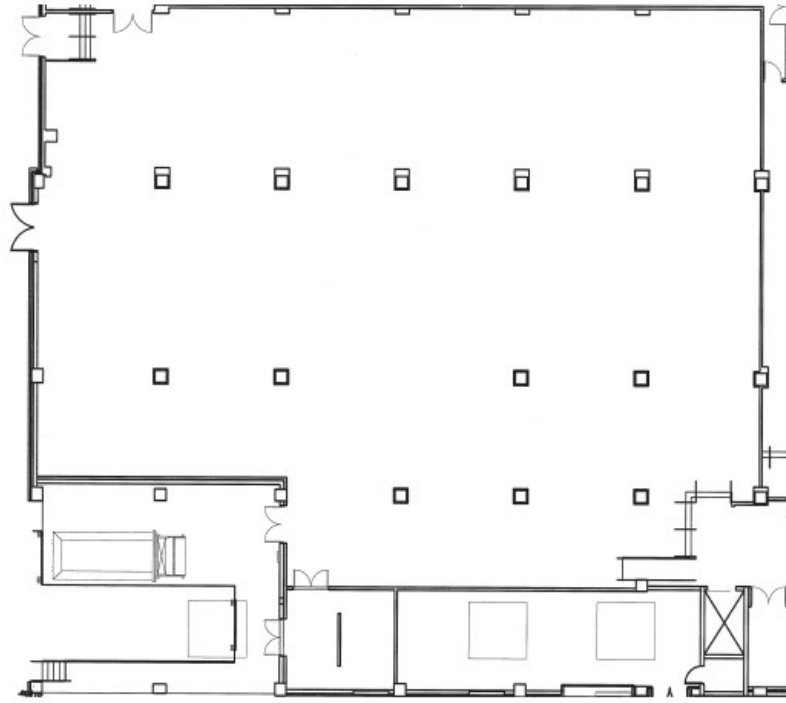

*. The Tennessee Exhibit Hall .*

Tennessee Exhibit Hall

Room*	Dimensions	Square Footage	Ceiling Height	Banquet Rounds of 10	Reception Style	Classroom	Theatre Style	Conf. Style	U-Shape	Booths 10x10
Exhibit Hall	124'x98'	11,100	10'6"	730	75	230	450	N/A	N/A	46